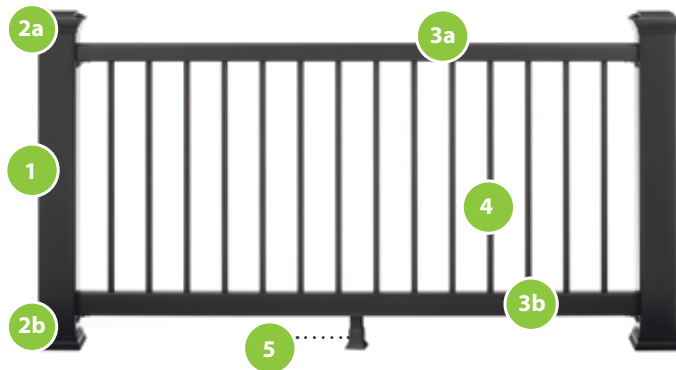

HOW TO USE THIS GUIDE:

Our specially designed decking and railing duos make it easy to find a look you'll love season after season, year after year. Use this ordering guide to get all the components necessary for your ideal decking and railing.

Select the **board profile** and **length** that best suits your project in your desired deck color.

Next, find the **Trex look number** **GP-1** and select the right length and height. You'll need to order every component within that look (labeled Step 1-5) to create the railing.

ONE RAILING SECTION